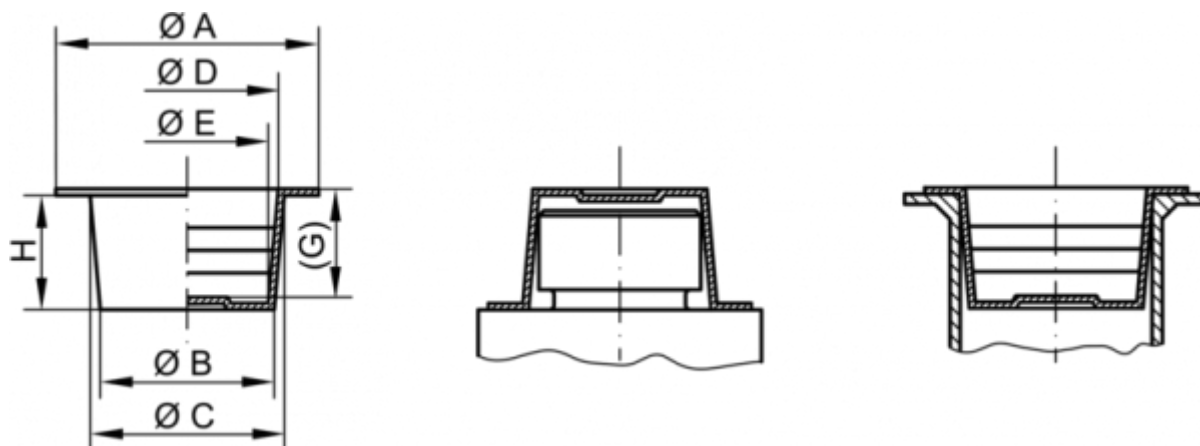

Data Sheet

Article number: 59GPN620U11B

Description: KLEE Universal plugs GPN 620 U 11 B

Measures

A = 31
B = 13.8
C = 15.9
D = 14.1
E = 12
G = 12
H = 13